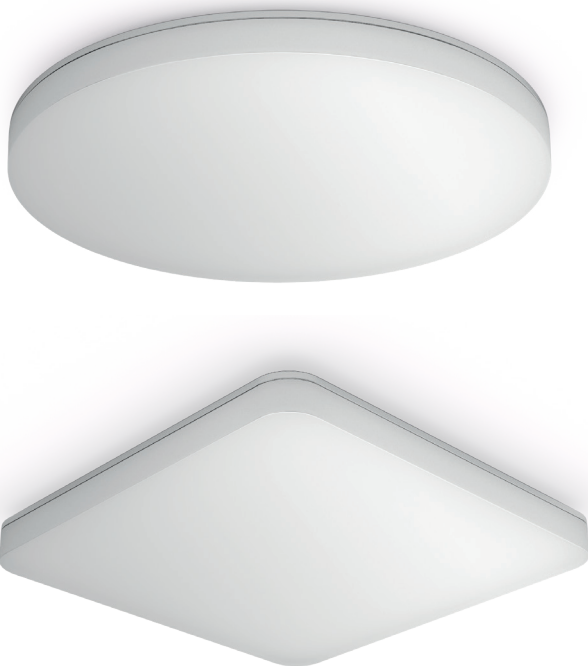

RS PRO R range

Next generation of the success model.

2 shapes, 3 sizes

 professional line

R range “basic”

- Sensor light
- Bluetooth Mesh standard & app
- Basic light 0 – 100%
- Fully dimmable to 0%
- Adjustable fade times when switching on and off
- Optional emergency light module (battery)
- DC emergency light battery with CEAG or Inotec

R range “plus” additionally

- Backlight

 **Bluetooth[®]
MESH**

Bluetooth communication as per secure SIG Mesh standard

Start-up, setting and networking via the app

Connection to emergency lighting battery systems possible