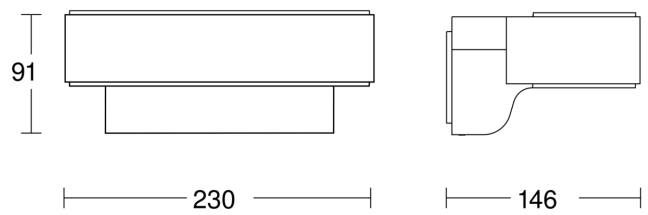

L 810 LED iHF Z-Wave

Silver

EAN 4007841 029869

Article number 029869

Technical specifications

Dimensions (L x W x H)	146 x 230 x 91 mm
Mains power supply	230 – 240 V / 50 Hz
Mounting height max.	2,50 m
Sensor Technology	iHF (intelligent high-frequency technology)
Transmitter power	< 1 mW
Output	12,5 W
Interconnection	Yes
Type of interconnection	Master/slave
Slave modeselectable	Yes
Luminous flux	612 lm
Efficiency	49 lm/W
Colour temperature	3000 K
Colour variation LED	SDCM3
Colour Rendering Index CRI	80-89
With lamp	Yes, STEINEL LED system
Lamp	LED cannot be replaced
LED life expectancy (max. °C)	50000 h
Drop in luminous flux in accordance with LM80	L70B10
Base	without
LED cooling system	Active and Passive Thermo Control
With motion detector	Yes
Detection angle	160 °
Sneak-by guard	Yes
Capability of masking out individual segments	No

Electronic scalability	Yes
Mechanical scalability	No
Reach, radial	r = 5 m (35 m ²)
Reach, tangential	r = 5 m (35 m ²)
Photo-cell controller	Yes
Twilight setting	2 – 2000 lx
Time setting	5 s – 15 Min.
Basic light level function	Yes
Basic light level function time	10/30 min, all night
Main light adjustable	50 - 100 %
Soft light start	Yes
Continuous light	selectable, 4h
Impact resistance	IK03
IP-rating	IP44
Protection class	II
Ambient temperature	-20 – 50 °C
Transmitter range	Up to 100 m in the open, 30 m indoors
Housing material	Aluminium
Cover material	Plastic, opal
Manufacturer's Warranty	3 years
Settings via	Potentiometers, Z-Wave
With remote control	No
Version	Silver
PU1, EAN	4007841029869

Mögliche Montagehöhe: 1,80 m – 2,50 m

Orange: radial und tangential

Dimension Drawing

Circuit diagram