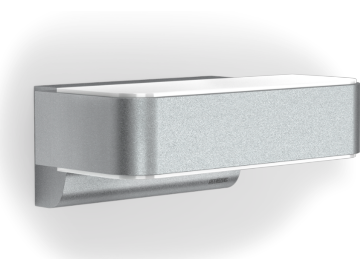

Sensor-switched LED outdoor light

L 810 LED iHF Z-Wave

Silver

EAN 4007841 029869

Article number 029869

Up-/Downlight

LED

30 years (Ø 4,5h / day)

manual override 4h

Function description

The most modern outdoor light in the world. Designer sensor-switched outdoor light L 810 LED iHF Z-Wave, can be integrated into the Smart Friends system or any other Z-Wave network, with invisible high-frequency sensor, ideal for building entrances and fronts of buildings, 12,5 W STEINEL LED lighting system, 612 lm, 160° coverage angle, reach from 1 - 5 m, for stylish up and downlighting, includes soft light start and optional manual override for 4 hours.

L 810 LED iHF Z-Wave

Silver

EAN 4007841 029869

Article number 029869

Technical specifications

Dimensions (L x W x H)	146 x 230 x 91 mm
Mains power supply	230 – 240 V / 50 Hz
Mounting height max.	2,50 m
Sensor Technology	iHF (intelligent high-frequency technology)
Transmitter power	< 1 mW
Output	12,5 W
Interconnection	Yes
Type of interconnection	Master/slave
Slave modeselectable	Yes
Luminous flux	612 lm
Efficiency	49 lm/W
Colour temperature	3000 K
Colour variation LED	SDCM3
Colour Rendering Index CRI	80-89
With lamp	Yes, STEINEL LED system
Lamp	LED cannot be replaced
LED life expectancy (max. °C)	50000 h
Drop in luminous flux in accordance with LM80	L70B10
Base	without
LED cooling system	Active and Passive Thermo Control
With motion detector	Yes
Detection angle	160 °
Sneak-by guard	Yes
Capability of masking out individual segments	No