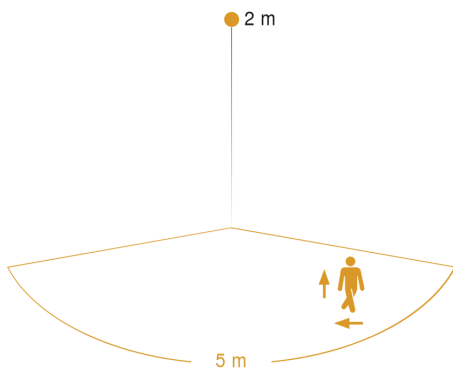

Mechanical scalability	No
Reach, detail	Detection zone adjustable on 2 axes
Reach, radial	r = 5 m (35 m ²)
Reach, tangential	r = 5 m (35 m ²)
Photo-cell controller	Yes
Twilight setting	2 – 1000 lx
Time setting	5 s – 15 Min.
Basic light level function	Yes
Basic light level function time	1-30 min, all night
Main light adjustable	50 - 100 %
Soft light start	Yes
Continuous light	selectable, 4h
Impact resistance	IK03
IP-rating	IP44
Protection class	II
Ambient temperature	-20 – 50 °C
Transmitter range	30 m
Housing material	Aluminium
Cover material	Plastic, opal
Manufacturer's Warranty	3 years
includes sheet of self-adhesive numbers	Yes
Settings via	Bluetooth, Potentiometers
With remote control	No
Version	Anthracite
PU1, EAN	4007841065713

Sensor-switched LED outdoor light

L 820 LED iHF Connect

Anthracite

EAN 4007841 065713

Article number 065713

Detection Zone

Mögliche Montagehöhe: 1,80 m – 2,50 m
Orange: radial und tangential

Dimension Drawing