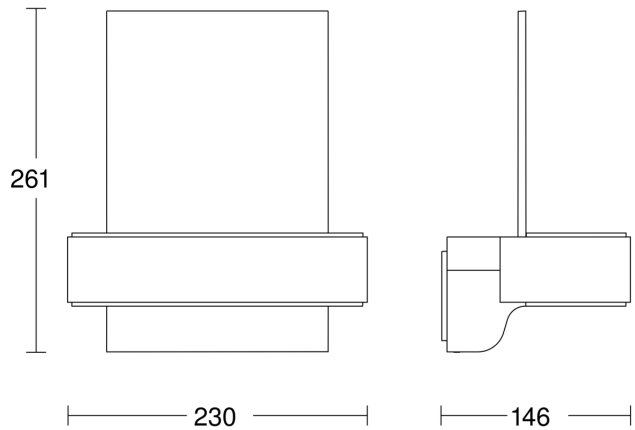

L 820 LED iHF Connect

Anthracite

EAN 4007841 065713

Article number 065713

Technical specifications

Dimensions (L x W x H)	146 x 230 x 261 mm
Mains power supply	220 – 240 V / 50 – 60 Hz
Mounting height max.	2,50 m
Sensor Technology	iHF (intelligent high-frequency technology)
Transmitter power	< 1 mW
Output	12,5 W
Interconnection	Yes
Type of interconnection	Master/master
Slave modeselectable	Yes
Luminous flux	858 lm
Efficiency	69 lm/W
Colour temperature	3000 K
Colour variation LED	SDCM3
Colour Rendering Index CRI	80-89
With lamp	Yes, STEINEL LED system
Lamp	LED cannot be replaced
LED life expectancy (max. °C)	50000 h
Drop in luminous flux in accordance with LM80	L70B10
Base	without
LED cooling system	Active and Passive Thermo Control
With motion detector	Yes
Detection angle	160 °
Sneak-by guard	Yes
Capability of masking out individual segments	No
Electronic scalability	Yes

Mechanical scalability	No
Reach, detail	Detection zone adjustable on 2 axes
Reach, radial	r = 5 m (35 m ²)
Reach, tangential	r = 5 m (35 m ²)
Photo-cell controller	Yes
Twilight setting	2 – 1000 lx
Time setting	5 s – 15 Min.
Basic light level function	Yes
Basic light level function time	1-30 min, all night
Main light adjustable	50 - 100 %
Soft light start	Yes
Continuous light	selectable, 4h
Impact resistance	IK03
IP-rating	IP44
Protection class	II
Ambient temperature	-20 – 50 °C
Transmitter range	30 m
Housing material	Aluminium
Cover material	Plastic, opal
Manufacturer's Warranty	3 years
includes sheet of self-adhesive numbers	Yes
Settings via	Bluetooth, Potentiometers
With remote control	No
Version	Anthracite
PU1, EAN	4007841065713

Sensor-switched LED outdoor light

L 820 LED iHF Connect

Anthracite

EAN 4007841 065713

Article number 065713

Detection Zone

Mögliche Montagehöhe: 1,80 m – 2,50 m
Orange: radial und tangential

Dimension Drawing