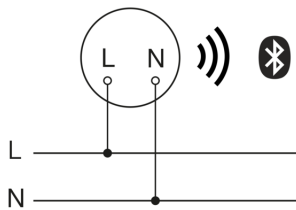

Mechanical scalability	No
Reach, detail	Detection zone adjustable on 2 axes
Reach, radial	r = 5 m (35 m ²)
Reach, tangential	r = 5 m (35 m ²)
Photo-cell controller	Yes
Twilight setting	2 – 1000 lx
Time setting	5 s – 15 Min.
Basic light level function	Yes
Basic light level function time	1-30 min, all night
Main light adjustable	50 - 100 %
Soft light start	Yes
Continuous light	selectable, 4h
Impact resistance	IK03
IP-rating	IP44
Protection class	II
Ambient temperature	-20 – 50 °C
Transmitter range	30 m
Housing material	Aluminium
Cover material	Plastic, opal
Manufacturer's Warranty	3 years
includes sheet of self-adhesive numbers	Yes
Settings via	Bluetooth, Potentiometers
With remote control	No
Version	Anthracite
PU1, EAN	4007841065713

Sensor-switched LED outdoor light

L 820 LED iHF Connect

Anthracite

EAN 4007841 065713

Article number 065713

Detection Zone

Mögliche Montagehöhe: 1,80 m – 2,50 m
Orange: radial und tangential

Dimension Drawing

Circuit diagram Bluetooth

Master/master bluetooth interconnection circuit diagram