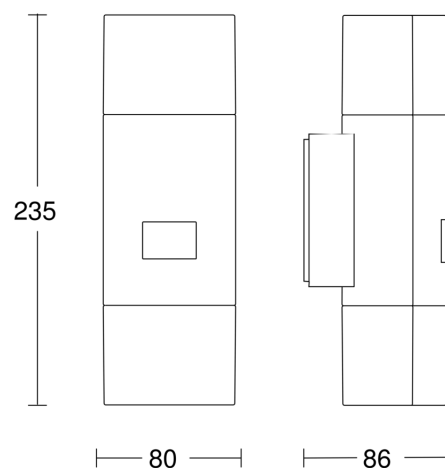

### Technical specifications

Dimensions (L x W x H)	85 x 80 x 235 mm
Mains power supply	220 – 240 V / 50 – 60 Hz
Mounting height max.	2,50 m
Sensor Technology	passive infrared
Output	11 W
Interconnection	Yes
Type of interconnection	Master/master
Slave modeselectable	No
Luminous flux	755 lm
Efficiency	68,6 lm/W
Colour temperature	3000 K
Colour variation LED	SDCM3
Colour Rendering Index CRI	80-89
With lamp	Yes, STEINEL LED system
Lamp	LED cannot be replaced
LED life expectancy (max. °C)	50000 h
Drop in luminous flux in accordance with LM80	L70B10
Base	without
LED cooling system	Passive Thermo Control
With motion detector	Yes
Detection angle	180 °
Sneak-by guard	No
Capability of masking out individual segments	No

Electronic scalability	Yes
Mechanical scalability	No
Reach, radial	r = 2 m (6 m <sup>2</sup> ) / r = 4 m (25 m <sup>2</sup> )
Reach, tangential	r = 5 m (39 m <sup>2</sup> ) / r = 12 m (226 m <sup>2</sup> )
Photo-cell controller	Yes
Twilight setting	2 – 20 lx
Time setting	120 s – 15 Min.
Basic light level function	Yes
Basic light level function, detail	LED effect light
Basic light level function time	10-30 min, all night
Soft light start	Yes
Continuous light	selectable, 4h
Impact resistance	IK03
IP-rating	IP44
Protection class	II
Ambient temperature	-20 – 40 °C
Housing material	Aluminium
Cover material	Plastic, opal
Manufacturer's Warranty	3 years
Settings via	DIP switches
With remote control	No
Version	Anthracite
PU1, EAN	4007841576202

### Detection Zone

Mögliche Montagehöhe: 1,80 m – 2,50 m

Orange: radial

Schwarz: tangential

### Dimension Drawing

Sensor-switched LED outdoor light