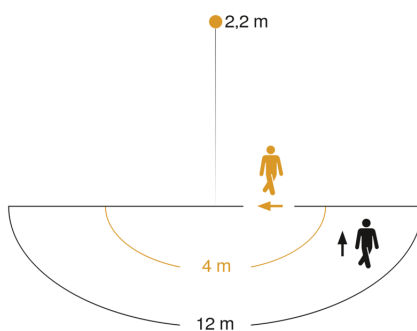

Technical specifications

Dimensions (L x W x H)	85 x 80 x 235 mm
Mains power supply	220 – 240 V / 50 – 60 Hz
Mounting height max.	2,50 m
Sensor Technology	passive infrared
Output	11 W
Interconnection	Yes
Type of interconnection	Master/master
Slave modeselectable	No
Luminous flux	755 lm
Efficiency	68,6 lm/W
Colour temperature	3000 K
Colour variation LED	SDCM3
Colour Rendering Index CRI	80-89
With lamp	Yes, STEINEL LED system
Lamp	LED cannot be replaced
LED life expectancy (max. °C)	50000 h
Drop in luminous flux in accordance with LM80	L70B10
Base	without
LED cooling system	Passive Thermo Control
With motion detector	Yes
Detection angle	180 °
Sneak-by guard	No
Capability of masking out individual segments	No

Electronic scalability	Yes
Mechanical scalability	No
Reach, radial	r = 2 m (6 m²) / r = 4 m (25 m²)
Reach, tangential	r = 5 m (39 m²) / r = 12 m (226 m²)
Photo-cell controller	Yes
Twilight setting	2 – 20 lx
Time setting	120 s – 15 Min.
Basic light level function	Yes
Basic light level function, detail	LED effect light
Basic light level function time	10-30 min, all night
Soft light start	Yes
Continuous light	selectable, 4h
Impact resistance	IK03
IP-rating	IP44
Protection class	II
Ambient temperature	-20 – 40 °C
Housing material	Aluminium
Cover material	Plastic, opal
Manufacturer's Warranty	3 years
Settings via	DIP switches
With remote control	No
Version	Anthracite
PU1, EAN	4007841576202

Detection Zone