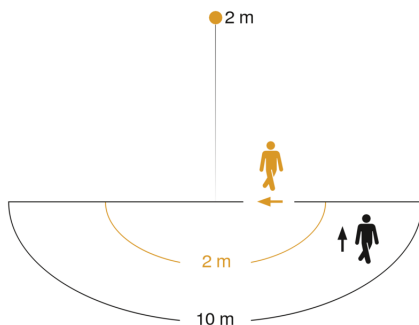

manual override
4h

Function description

User-friendly. Security-enhancing. Economical. Easy to install, the L 605 LED outdoor light has a 180° infrared sensor with a reach of 10 m. The base is made of classy aluminium, the glass shade of high-quality opal glass – for even, softly diffused light (warm white 3000 K, 600 lm) from a mere 9,5 W. With time and twilight threshold as well as manual override and night-light function. Including elegant soft-light start. Perfectly matches the L 600 CAM.

Sensor-switched LED outdoor light

L 605 LED

Anthracite

EAN 4007841 065287

Article number 065287

Technical specifications

Dimensions (L x W x H)	131 x 78 x 260 mm
Mains power supply	220 – 240 V / 50 – 60 Hz
Mounting height max.	2,00 m
Sensor Technology	passive infrared
Output	9,5 W
Interconnection	No
Slave modeselectable	No
Luminous flux	600 lm
Efficiency	63 lm/W
Colour temperature	3000 K
Colour Rendering Index	80-89
With lamp	Yes, STEINEL LED system
Lamp	LED cannot be replaced
LED life expectancy (max. °C)	50000 h
Base	without
LED cooling system	Passive Thermo Control
With motion detector	Yes
Detection angle	180 °
Angle of aperture	90 °
Sneak-by guard	No
Capability of masking out individual segments	No
Electronic scalability	Yes

Mechanical scalability	No
Reach, radial	r = 2 m (6 m ²)
Reach, tangential	r = 10 m (157 m ²)
Photo-cell controller	Yes
Twilight setting	10 – 2000 lx
Time setting	5 s – 15 Min.
Basic light level function	Yes
Soft light start	Yes
Continuous light	selectable
Impact resistance	IK03
IP-rating	IP44
Protection class	I
Ambient temperature	-20 – 40 °C
Housing material	Aluminium
Cover material	Glass opal
Manufacturer's Warranty	3 years
Settings via	Potentiometers
With remote control	No
Cover material	sticker
Version	Anthracite
PU1, EAN	4007841065287

Detection Zone

Mögliche Montagehöhe: 1,80 m – 2,00 m

Orange: radial

Schwarz: tangential

Dimension Drawing

Sensor-switched LED outdoor light

L 605 LED

Anthracite