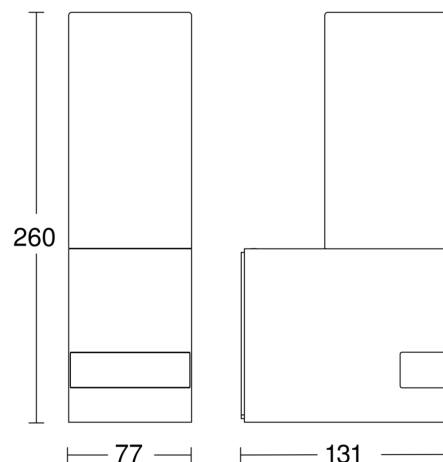

manual override
4h

Function description

User-friendly. Security-enhancing. Economical. Easy to install, the L 605 LED outdoor light has a 180° infrared sensor with a reach of 10 m. The base is made of classy aluminium, the glass shade of high-quality opal glass – for even, softly diffused light (warm white 3000 K, 600 lm) from a mere 9,5 W. With time and twilight threshold as well as manual override and night-light function. Including elegant soft-light start. Perfectly matches the L 600 CAM.

Sensor-switched LED outdoor light

L 605 LED

Anthracite

EAN 4007841 065287

Article number 065287

Technical specifications

Dimensions (L x W x H)	131 x 78 x 260 mm
Mains power supply	220 – 240 V / 50 – 60 Hz
Mounting height max.	2,00 m
Sensor Technology	passive infrared
Output	9,5 W
Interconnection	No
Slave modeselectable	No
Luminous flux	600 lm
Efficiency	63 lm/W
Colour temperature	3000 K
Colour Rendering Index	80-89
With lamp	Yes, STEINEL LED system
Lamp	LED cannot be replaced
LED life expectancy (max. °C)	50000 h
Base	without
LED cooling system	Passive Thermo Control
With motion detector	Yes
Detection angle	180 °
Angle of aperture	90 °
Sneak-by guard	No
Capability of masking out individual segments	No
Electronic scalability	Yes

Mechanical scalability	No
Reach, radial	r = 2 m (6 m ²)
Reach, tangential	r = 10 m (157 m ²)
Photo-cell controller	Yes
Twilight setting	10 – 2000 lx
Time setting	5 s – 15 Min.
Basic light level function	Yes
Soft light start	Yes
Continuous light	selectable
Impact resistance	IK03
IP-rating	IP44
Protection class	I
Ambient temperature	-20 – 40 °C
Housing material	Aluminium
Cover material	Glass opal
Manufacturer's Warranty	3 years
Settings via	Potentiometers
With remote control	No
Cover material	sticker
Version	Anthracite
PU1, EAN	4007841065287

Detection Zone

Mögliche Montagehöhe: 1,80 m – 2,00 m

Orange: radial

Schwarz: tangential

Dimension Drawing

Sensor-switched LED outdoor light

L 605 LED

Anthracite