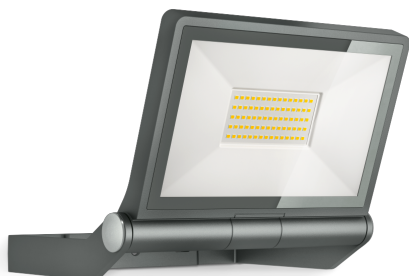

LED floodlight without sensor

XLED ONE XL

Anthracite

EAN 4007841 065225

Article number 065225

LED

long life LED
50.000 h

3000 K

3000K
warm-white

IP44

Panel 180° vertical

indoor/outdoor
light

energy saving

3 years

manufacturer's
warranty
steinel.de/garantie

CE

Function description

Powerful lighting very big on style. The XLED ONE XL with an output of 43 W delivers a powerful 3000 K and 4400 lm of warm white light. Tilting through 180°, the wall and ceiling spot is fitted with high-quality and particularly long-lasting LEDs with a service life of a good 30 years – without any ifs or buts. Protection class: IP44.

Technical specifications

Dimensions (L x W x H)	193 x 259 x 215 mm
Mains power supply	230 – 240 V / 50 – 60 Hz
Output	43 W
Interconnection	No
Luminous flux	4400 lm
Colour temperature	3000 K
Colour variation LED	SDCM3
Colour Rendering Index	80-89
With lamp	Yes, STEINEL LED system
Lamp	LED cannot be replaced
LED life expectancy (max. °C)	50000 h
Drop in luminous flux in accordance with LM80	L70B10
LED cooling system	Passive Thermo Control
With motion detector	No
Photo-cell controller	No

Basic light level function	No
Main light adjustable	No
Soft light start	No
Impact resistance	IK03
IP-rating	IP44
Protection class	I
Ambient temperature	-20 – 40 °C
Housing material	Aluminium
Cover material	Glass transparent
Manufacturer's Warranty	3 years
Includes corner wall mount	No
PU1, net weight	1,451 kg
Version	Anthracite
PU1, EAN	4007841065225