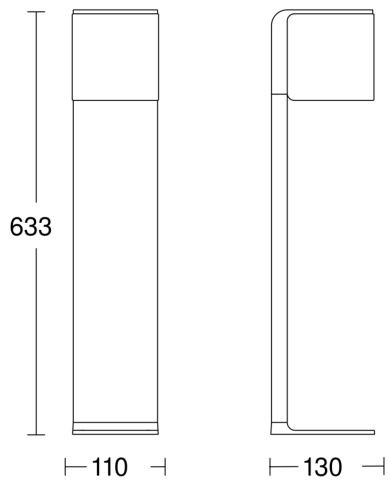

energy saving

Function description

Elevated, classy light for gardens and the like. The ideal sensor-switched bollard light for use anywhere around the building. As a single light or interconnected path light for installation along driveways. Easy to adjust and interconnect by app and Bluetooth. 63.25 cm in height, its base is made of durable aluminium and finished in anthracite or silver. Light enclosure in UV-resistant plastic. Concealed iHF sensor (160°) with a reach of up to 5 m. With soft-light start, nigh light function (10-50%) and manual override (3000 K).

Technical specifications

Dimensions (L x W x H)	130 x 110 x 633 mm
Mains power supply	220 – 240 V / 50 – 60 Hz
Mounting height max.	2,50 m
Sensor Technology	iHF (intelligent high-frequency technology)
Output	9,1 W
Interconnection	Yes
Luminous flux	650 lm
Colour temperature	3000 K
Colour Rendering Index	80-89
With lamp	Yes, STEINEL LED system
Lamp	LED cannot be replaced
LED life expectancy (max. °C)	50000 h
LED life expectancy (25 °C)	> 60000 h
Base	without
LED cooling system	Passive Thermo Control
With motion detector	Yes
Detection angle	160 °
Electronic scalability	Yes

Mechanical scalability	Yes
Photo-cell controller	Yes
Twilight setting	2 – 2000 lx
Time setting	5 s – 60 Min.
Basic light level function	Yes
Basic light level function time	10-30 min, all night
Soft light start	Yes
Impact resistance	IK03
IP-rating	IP44
Protection class	II
Ambient temperature	-20 – 40 °C
Housing material	Aluminium
Cover material	Plastic, opal
Manufacturer's Warranty	3 years
includes sheet of self-adhesive numbers	No
With remote control	No
Version	Anthracite
PU1, EAN	4007841055479

Sensor-switched LED outdoor light

GL 80 SC

Anthracite

EAN 4007841 055479

Article number 055479

Dimension Drawing

Schaltplan 1