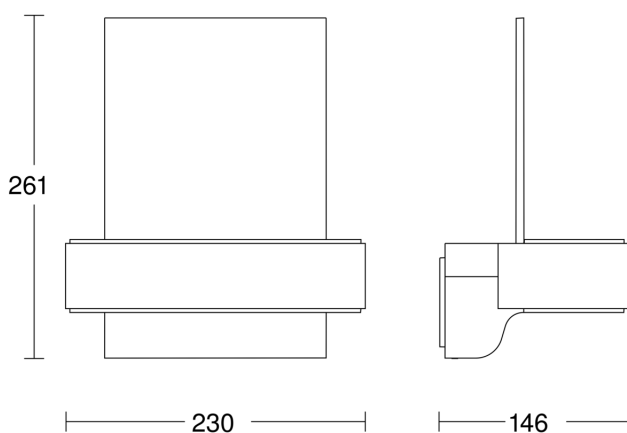

## Technical specifications

Dimensions (L x W x H)	145 x 230 x 260 mm
Mains power supply	220 – 240 V / 50 – 60 Hz
Mounting height max.	2,50 m
Sensor Technology	iHF (intelligent high-frequency technology)
Transmitter power	
Output	9,8 W
Interconnection	No
Slave modeselectable	Yes
Colour temperature	3000 K
With lamp	Yes, LED lamp
Lamp	LED cannot be replaced
LED life expectancy (25 °C)	> 60000 h
Base	without
LED cooling system	Active and Passive Thermo Control
With motion detector	Yes
Detection angle	160 °
Sneak-by guard	Yes
Capability of masking out individual segments	No
Electronic scalability	Yes
Mechanical scalability	No
Reach, radial	r = 5 m (35 m <sup>2</sup> )

## Dimension Drawing