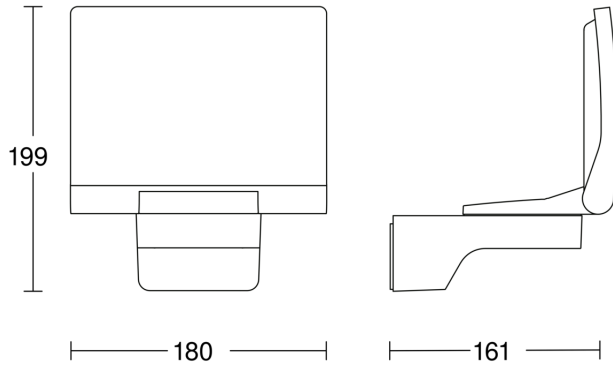

## Technical specifications

Dimensions (L x W x H)	161 x 180 x 199 mm
Mains power supply	220 – 240 V / 50 – 60 Hz
Output	19,3 W
Interconnection	No
Luminous flux	2124 lm
Colour temperature	3000 K
Colour variation LED	SDCM3
With lamp	Yes, STEINEL LED system
Lamp	LED cannot be replaced
LED life expectancy (25 °C)	> 60000 h
LED cooling system	HCMC (High Conductive Magnesium Composite)
With motion detector	No
Basic light level function	No

Main light adjustable	No
Soft light start	No
Impact resistance	IK03
IP-rating	IP44
Protection class	II
Ambient temperature	-20 – 40 °C
Housing material	HCMC
Cover material	Plastic, opal
Manufacturer's Warranty	5 years
Includes corner wall mount	Yes
PU1, net weight	0,64 kg
Version	black
PU1, EAN	4007841068097

## Dimension Drawing