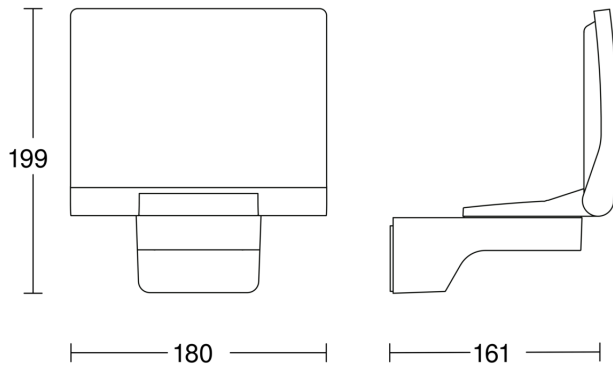

LED floodlight without sensor - Professional Line

XLED PRO 240 M

V2 Anthracite

EAN 4007841 068080

Article number 068080

Dimension Drawing