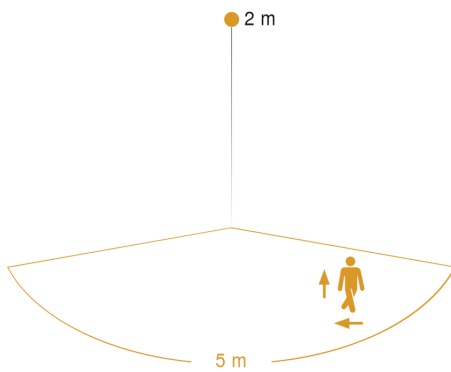

Dimensions (L x W x H)	146 x 230 x 261 mm
Mains power supply	220 – 240 V / 50 – 60 Hz
Mounting height max.	2,50 m
Sensor Technology	iHF (intelligent high-frequency technology)
Transmitter power	
Output	9,8 W
Interconnection	Yes
Type of interconnection	Master/master
Slave mode/selectable	Yes
Luminous flux	679 lm
Efficiency	69 lm/W
Colour temperature	3000 K
Colour variation LED	SDCM3
Colour Rendering Index	80-89
With lamp	Yes, STEINEL LED system
Lamp	LED cannot be replaced
LED life expectancy (max. °C)	50000 h
LED life expectancy (25 °C)	> 60000 h
Drop in luminous flux in accordance with LM80	L70B10
Base	without
LED cooling system	Active and Passive Thermo Control
With motion detector	Yes
Detection angle	160 °
Sneak-by guard	Yes
Capability of masking out individual segments	No
Electronic scalability	Yes

Mechanical scalability	No
Reach, detail	Detection zone adjustable on 2 axes
Reach, radial	r = 5 m (35 m ²)
Reach, tangential	r = 5 m (35 m ²)
Photo-cell controller	Yes
Twilight setting	2 – 2000 lx
Time setting	5 s – 60 Min.
Basic light level function	Yes
Basic light level function time	1-30 min, all night
Main light adjustable	50 - 100 %
Functions	Motions sensor
Soft light start	Yes
Continuous light	selectable, 4h
Impact resistance	IK03
IP-rating	IP44
Protection class	II
Ambient temperature	-20 – 40 °C
Transmitter range	30 m
Housing material	Aluminium
Cover material	Plastic, opal
Manufacturer's Warranty	3 years
includes sheet of self-adhesive numbers	No
Settings via	Bluetooth, Bluetooth Mesh, App
With remote control	No
Version	Anthracite
PU1, EAN	4007841081713

Sensor-switched LED outdoor light

Anthracite
EAN 4007841 081713
Article number 081713

Detection Zone

Mögliche Montagehöhe: 1,80 m – 2,50 m
Orange: radial und tangential

Dimension Drawing