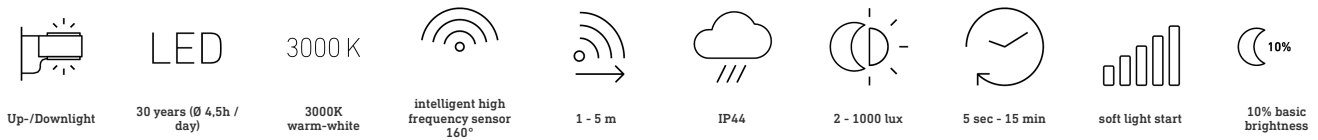

Sensor-switched LED outdoor light

Anthracite
EAN 4007841 081713
Article number 081713

Function description

Sensor-switched LED outdoor light

Anthracite
EAN 4007841 081713
Article number 081713

Technical specifications

Dimensions (L x W x H)	146 x 230 x 261 mm
Mains power supply	220 – 240 V / 50 – 60 Hz
Mounting height max.	2,50 m
Sensor Technology	iHF (intelligent high-frequency technology)
Transmitter power	
Output	9,8 W
Interconnection	Yes
Type of interconnection	Master/master
Slave mode/selectable	Yes
Luminous flux	679 lm
Efficiency	69 lm/W
Colour temperature	3000 K
Colour variation LED	SDCM3
Colour Rendering Index	80-89
With lamp	Yes, STEINEL LED system
Lamp	LED cannot be replaced
LED life expectancy (max. °C)	50000 h
LED life expectancy (25 °C)	> 60000 h
Drop in luminous flux in accordance with LM80	L70B10
Base	without
LED cooling system	Active and Passive Thermo Control
With motion detector	Yes
Detection angle	160 °
Sneak-by guard	Yes
Capability of masking out individual segments	No
Electronic scalability	Yes

Mechanical scalability	No
Reach, detail	Detection zone adjustable on 2 axes
Reach, radial	r = 5 m (35 m ²)
Reach, tangential	r = 5 m (35 m ²)
Photo-cell controller	Yes
Twilight setting	2 – 2000 lx
Time setting	5 s – 60 Min.
Basic light level function	Yes
Basic light level function time	1-30 min, all night
Main light adjustable	50 - 100 %
Functions	Motions sensor
Soft light start	Yes
Continuous light	selectable, 4h
Impact resistance	IK03
IP-rating	IP44
Protection class	II
Ambient temperature	-20 – 40 °C
Transmitter range	30 m
Housing material	Aluminium
Cover material	Plastic, opal
Manufacturer's Warranty	3 years
includes sheet of self-adhesive numbers	No
Settings via	Bluetooth, Bluetooth Mesh, App
With remote control	No
Version	Anthracite
PU1, EAN	4007841081713

Sensor-switched LED outdoor light

Anthracite
EAN 4007841 081713
Article number 081713

Detection Zone

Mögliche Montagehöhe: 1,80 m – 2,50 m
Orange: radial und tangential

Dimension Drawing