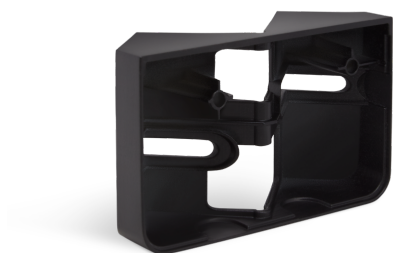

Accessory

Corner wall mount XLED home 2/ PRO 240

black
EAN 4007841 055875
Article number 055875

Function description

For corners and edges! Corner wall mount for floodlight XLED home 2 and XLED PRO 240.

Technical specifications

Dimensions (L x W x H)	30 x 88 x 53 mm	PU1, EAN	4007841055875
Manufacturer's Warranty	3 years	Colour	black
Version	black	Housing material	Plastic