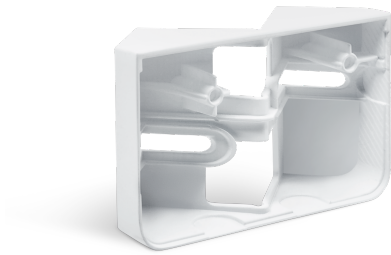

# Corner wall mount XLED home 2/ PRO 240

white  
EAN 4007841 055615  
Article number 055615

## Function description

For corners and edges! Corner wall mount for floodlight XLED home 2 and XLED PRO 240.

## Technical specifications

Dimensions (L x W x H)	30 x 88 x 53 mm	PU1, EAN	4007841055615
Manufacturer's Warranty	3 years	Colour	white
Version	white	Housing material	Plastic