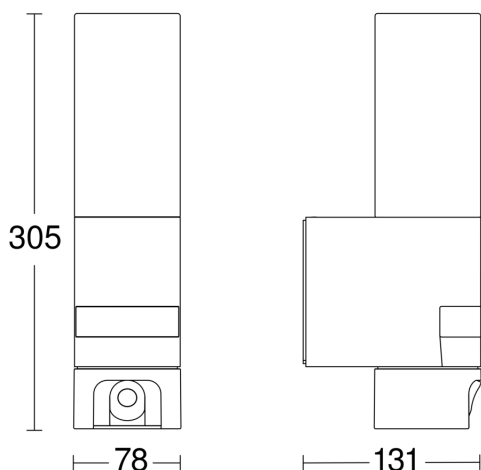

L 620 CAM SC

Anthracite

EAN 4007841 065829

Article number 065829

Technical specifications

Dimensions (L x W x H)	131 x 78 x 305 mm
Mains power supply	220 – 240 V / 50 – 60 Hz
Sensor Technology	passive infrared
Output	14,1 W
Interconnection	No
Interconnection via	Wi-Fi
Luminous flux total product	925 lm
Stroboscope effect (SVM)	0,3 SVM
Efficiency	67 lm/W
Total product efficiency	67 lm/W
Colour temperature	3000 K
Colour Rendering Index	= 80
With lamp	Yes, STEINEL LED system
Lamp	LED cannot be replaced
Service life LED L70B50 (25°)	> 36000 h
Average rated life expectancy of power supply unit at 25°C	> 36000 h
Base	without
LED cooling system	Passive Thermo Control
With motion detector	Yes
Detection angle	180 °
Angle of aperture	45 °
Capability of masking out individual segments	No
Electronic scalability	Yes

Mechanical scalability	No
Reach, radial	r = 2 m (6 m ²)
Reach, tangential	r = 10 m (157 m ²)
Continuous light	selectable
Photo-cell controller	Yes
Twilight setting	10 – 10000 lx
Time setting	60 s – 15 Min.
Basic light level function	Yes
Main light adjustable	30 - 100 %
Functions	Motions sensor, lintercom system, Camera
Soft light start	Yes
Impact resistance	IK03
IP-rating	IP44
Protection class	I
Ambient temperature	-10 – 40 °C
Housing material	Aluminium
Cover material	Glass opal
Manufacturer's Warranty	3 years
Settings via	Wi-Fi
With remote control	No
Installation site	wall
Version	Anthracite
PU1, EAN	4007841065829

Dimension Drawing

Master circuit diagram

Sensor-switched LED outdoor light

L 620 CAM SC

Anthracite

EAN 4007841 065829

Article number 065829

Master/slave interconnection circuit diagram