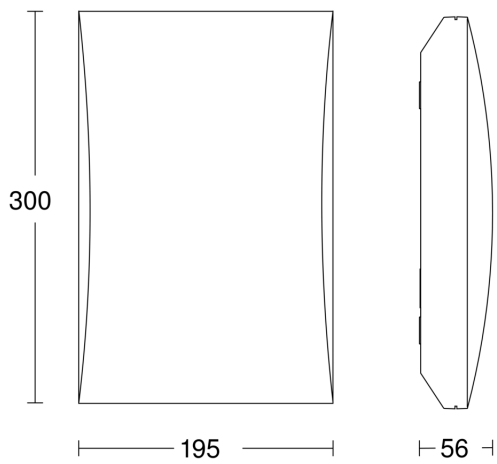

Technical specifications

Dimensions (L x W x H)	56 x 300 x 195 mm
Mains power supply	220 – 240 V / 50 – 60 Hz
Sensor Technology	Light sensor
Output	4,9 W
Interconnection	No
Slave mode/selectable	No
Luminous flux total product	440 lm
Stroboscope effect (SVM)	0,2 SVM
Efficiency	90 lm/W
Total product efficiency	90 lm/W
Colour temperature	3000 K
Colour variation LED	SDCM3
Colour Rendering Index	= 82
With lamp	Yes, STEINEL LED system
Lamp	LED cannot be replaced
LED life expectancy (max. °C)	50000 h
Service life LED L70B50 (25°)	> 60000 h
Drop in luminous flux in accordance with LM80	L70B10
Base	without
LED cooling system	Passive Thermo Control

With motion detector	No
Capability of masking out individual segments	No
Electronic scalability	No
Mechanical scalability	No
Photo-cell controller	Yes
Twilight setting	5 – 200 lx
Basic light level function	No
Soft light start	No
Impact resistance	IK07
IP-rating	IP54
Protection class	II
Ambient temperature	-20 – 40 °C
Housing material	Plastic
Cover material	Plastic, opal
Manufacturer's Warranty	3 years
Settings via	Potentiometers
With remote control	No
Installation site	wall, ceiling
PU1, EAN	4007841649715

Photo-cell-controlled light

LN 1 N

EAN 4007841 649715
Article number 649715

Dimension Drawing

Circuit diagram