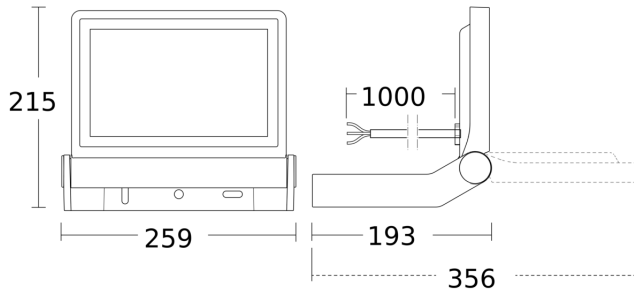

Technical specifications

Dimensions (L x W x H)	193 x 259 x 215 mm
With lamp	Yes, STEINEL LED system
With motion detector	No
Manufacturer's Warranty	3 years
Version	white
PU1, EAN	4007841065232
Application, place	Outdoors
Application, room	outdoors, courtyard & driveway
Installation site	wall, ceiling
Installation	Wall, Ceiling, Surface wiring
Impact resistance	IK03
IP-rating	IP44
Protection class	I
Ambient temperature	from -20 up to 40 °C
Housing material	Aluminium
Cover material	Glass transparent

<https://www.steinel.de>

Subject to technical modifications

04.2025 Page 1 from 2

LED floodlight without sensor

XLED ONE XL

white
EAN 4007841 065232
Article number 065232

Dimension Drawing

Circuit diagram