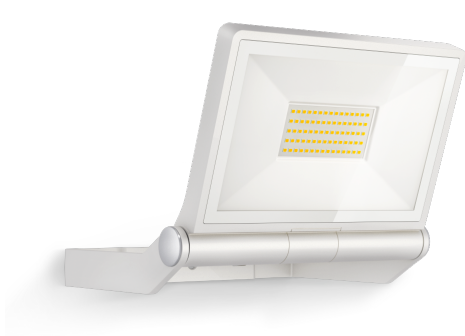

LED floodlight without sensor

XLED ONE XL

white
EAN 4007841 065232
Article number 065232

Function description

Powerful lighting very big on style. The XLED ONE XL with an output of 42,6 W delivers a powerful 3000 K and of warm white light. Tilting through 180°, the wall and ceiling spot is fitted with high-quality and particularly long-lasting LEDs with a service life of a good 30 years – without any ifs or buts. Protection class: IP44.

Technical specifications

Dimensions (L x W x H)	193 x 259 x 215 mm
With lamp	Yes, STEINEL LED system
With motion detector	No
Manufacturer's Warranty	3 years
Version	white
PU1, EAN	4007841065232
Application, place	Outdoors
Application, room	outdoors, courtyard & driveway
Installation site	wall, ceiling
Installation	Wall, Ceiling, Surface wiring
Impact resistance	IK03
IP-rating	IP44
Protection class	I
Ambient temperature	from -20 up to 40 °C
Housing material	Aluminium
Cover material	Glass transparent

Mains power supply	220 – 240 V / 50 – 60 Hz
Photo-cell controller	No
Luminous flux total product	4200 lm
Total product efficiency	99 lm/W
Colour temperature	3000 K
Colour variation LED	SDCM3
Lamp	LED cannot be replaced
LED life expectancy (max. °C)	50000 h
Service life LED L70B50 (25°)	> 36000 h
Drop in luminous flux in accordance with LM80	L70B10
LED cooling system	Passive Thermo Control
Basic light level function	No
Output	42,6 W
Colour Rendering Index CRI	= 80
Product category	LED floodlight without sensor