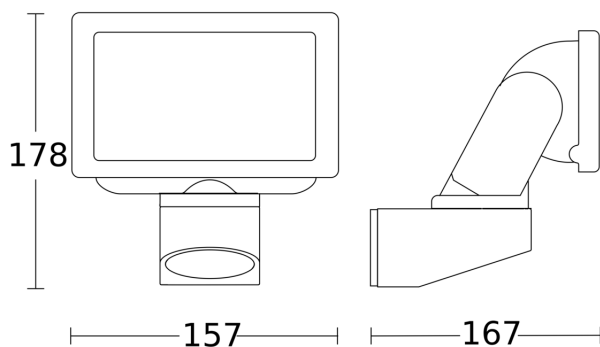

LS 150

black

EAN 4007841 069216

Article number 069216

Technical specifications

Dimensions (L x W x H)	178 x 157 x 178 mm
With lamp	Yes, STEINEL LED system
With motion detector	No
Manufacturer's Warranty	3 years
Version	black
PU1, EAN	4007841069216
Application, place	Outdoors
Application, room	garden, front door, courtyard & driveway, multi-storey / underground car park, all round the building, terrace / balcony
Colour	black
Includes corner wall mount	No
Installation site	wall
Installation	Surface wiring, Wall, corner
Impact resistance	IK03
IP-rating	IP44
Protection class	I
Ambient temperature	from -10 up to 30 °C
Housing material	Aluminium
Cover material	Glass transparent

Dimension Drawing

Circuit diagram