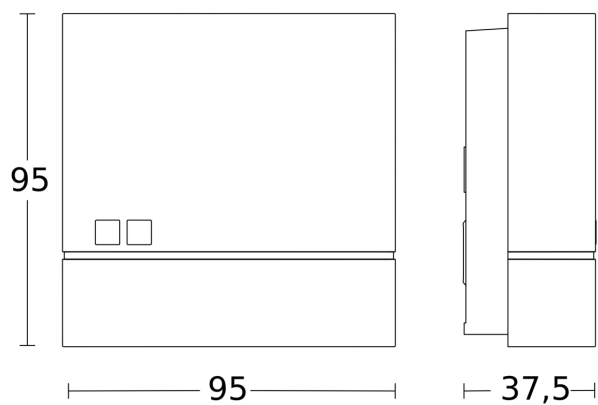

## Technical specifications

Dimensions (L x W x H)	38 x 95 x 95 mm
With motion detector	No
Manufacturer's Warranty	3 years
Settings via	Potentiometers
Version	Anthracite
PU1, EAN	4007841066130
Type	Photo-cell controller
Application, place	Outdoors
Application, room	outdoors, front door, courtyard & driveway, Indoors, all round the building, terrace / balcony
Colour	Anthracite
Installation site	wall
Installation	Surface wiring, Wall
IP-rating	IP54

## Dimension Drawing