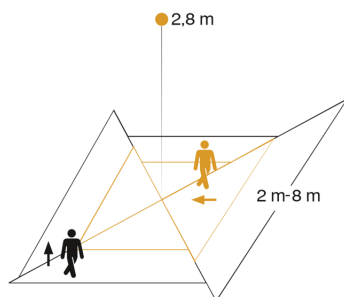

Silver

EAN 4007841 035440

Article number 035440

Technical specifications

Dimensions (Ø x H)	310 x 69 mm
Mains power supply	220 – 240 V / 50 – 60 Hz
Mounting height max.	6,00 m
Sensor Technology	passive infrared
Output	9,8 W
Interconnection	No
Slave modeselectable	No
Luminous flux	1000 lm
Efficiency	100 lm/W
Colour temperature	3000 K
Colour variation LED	SDCM3
Colour Rendering Index	80-89
With lamp	Yes, STEINEL LED system
Lamp	LED cannot be replaced
LED life expectancy (max. °C)	50000 h
LED life expectancy (25 °C)	> 60000 h
Base	without
LED cooling system	Passive Thermo Control
With motion detector	Yes
Detection angle	360 °
Angle of aperture	180 °
Sneak-by guard	Yes
Capability of masking out individual segments	No

Electronic scalability	No
Mechanical scalability	No
Reach, detail	Reach adjustable from 2 - 8 m in 4 directions (90° in each)
Reach, radial	4 x 4 m (16 m²)
Reach, tangential	16 x 16 m (256 m²)
Photo-cell controller	Yes
Twilight setting	2 – 1000 lx
Time setting	5 s – 30 Min.
Basic light level function	Yes
Basic light level function time	10/30 min, all night
Soft light start	Yes
Continuous light	selectable, 4h
Impact resistance	IK07
IP-rating	IP54
Protection class	II
Ambient temperature	-20 – 35 °C
Housing material	Plastic
Cover material	Plastic, structured
Manufacturer's Warranty	3 years
Settings via	Potentiometers
With remote control	No
Version	Silver
PU1, EAN	4007841035440

Detection Zone