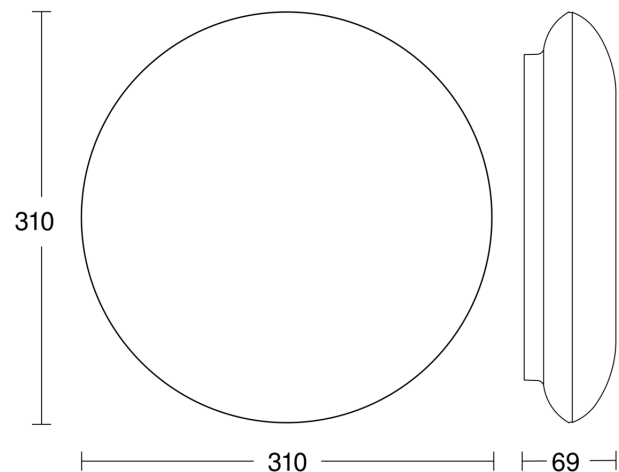

Dimension Drawing