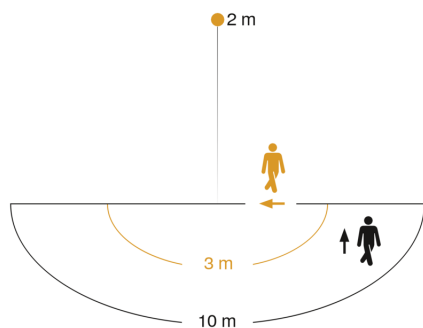

L 240 LED

Stainless steel
EAN 4007841 010461

Technical specifications

Dimensions (L x W x H)	81 x 165 x 305 mm
Mains power supply	220 – 240 V / 50 – 60 Hz
Mounting height max.	3,00 m
Sensor Technology	passive infrared
Output	7,5 W
Interconnection	No
Slave modeselectable	No
Luminous flux	570 lm
Colour temperature	3000 K
Colour variation LED	SDCM3
Colour Rendering Index CRI	80-89
With lamp	Yes, STEINEL LED system
Lamp	LED cannot be replaced
LED life expectancy (max. °C)	50000 h
Drop in luminous flux in accordance with LM80	L70B10
Base	without
LED cooling system	Passive Thermo Control
With motion detector	Yes
Detection angle	180 °
Sneak-by guard	Yes
Capability of masking out individual segments	Yes

Electronic scalability	No
Mechanical scalability	No
Reach, radial	r = 3 m (14 m²)
Reach, tangential	r = 10 m (157 m²)
Photo-cell controller	Yes
Twilight setting	2 – 2000 lx
Time setting	8 s – 35 Min.
Basic light level function	No
Soft light start	No
Impact resistance	IK07
IP-rating	IP44
Protection class	II
Ambient temperature	-20 – 50 °C
Housing material	Stainless steel
Cover material	Plastic, opal
Manufacturer's Warranty	3 years
Settings via	Potentiometers
Cover material	sticker
Version	Stainless steel
PU1, EAN	4007841010461

Detection Zone