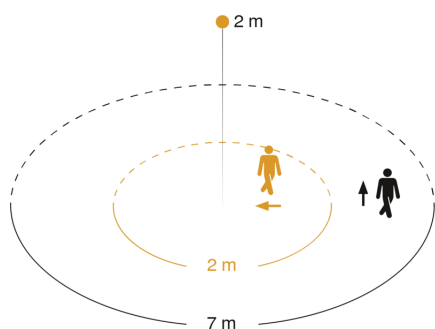

L 631 LED

Anthracite
EAN 4007841 020392

Technical specifications

Dimensions (L x W x H)	65 x 61 x 364 mm
Mains power supply	220 – 240 V / 50 Hz
Mounting height max.	2,50 m
Sensor Technology	passive infrared
Output	8,2 W
Interconnection	No
Slave modeselectable	No
Luminous flux	663 lm
Colour temperature	3000 K
Colour variation LED	SDCM3
Colour Rendering Index CRI	80-89
With lamp	Yes, STEINEL LED system
Lamp	LED cannot be replaced
LED life expectancy (max. °C)	50000 h
Drop in luminous flux in accordance with LM80	L70B10
Base	without
LED cooling system	Passive Thermo Control
With motion detector	Yes
Detection angle	360 °
Angle of aperture	90 °
Sneak-by guard	Yes
Capability of masking out individual segments	Yes
Electronic scalability	No

Mechanical scalability	No
Reach, radial	r = 2 m (13 m²)
Reach, tangential	r = 7 m (154 m²)
Photo-cell controller	Yes
Twilight setting	2 – 2000 lx
Time setting	5 s – 15 Min.
Basic light level function	Yes
Basic light level function time	all/half night
Functions	4 programme settings geared to practical needs, can be selected on removable sensor module
Soft light start	Yes
Continuous light	selectable, 4h
Impact resistance	IK07
IP-rating	IP44
Protection class	I
Ambient temperature	-20 – 50 °C
Housing material	Plastic
Cover material	Plastic, opal
Manufacturer's Warranty	3 years
Settings via	Potentiometers
Cover material	shrouds
Version	Anthracite
PU1, EAN	4007841020392

Detection Zone