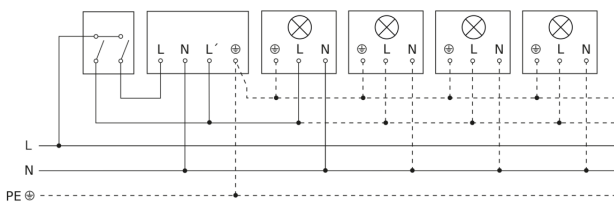

IS 2180 ECO

white
 EAN 4007841 034696
 Article number 034696

Detection Zone

Possible mounting height: 1,80 m - 4,00 m
 Orange: radial
 Black: tangential

Dimension Drawing

Light without neutral conductor

Light with neutral conductor

Connection using two-circuit switch for manual and automatic operation

Connection of 4-fold push-button coupler to DALI2 APC