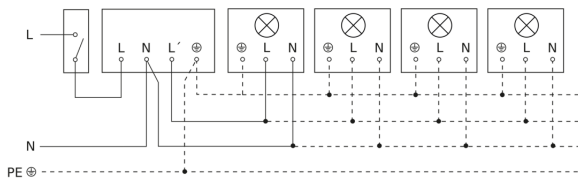

IS 2180 ECO

white
 EAN 4007841 034696
 Article number 034696

Detection Zone

Possible mounting height: 1,80 m - 4,00 m
 Orange: radial
 Black: tangential

Dimension Drawing

Light without neutral conductor

Light with neutral conductor

Connection using two-circuit switch for manual and automatic operation

Connection of 4-fold push-button coupler to DALI2 APC