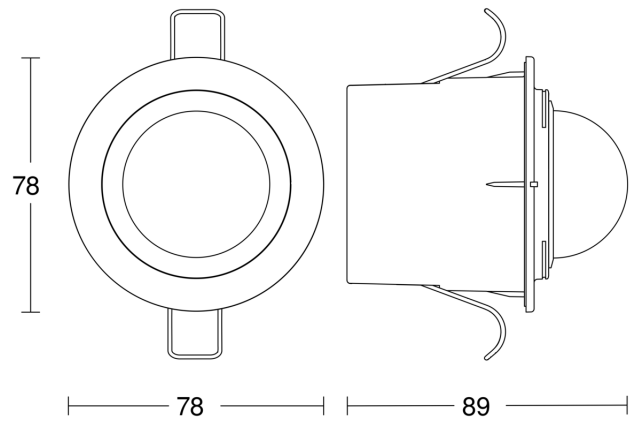

IS 2360 DE ECO

white

EAN 4007841 034733

Article number 034733

Technical specifications

Type	Motion detectors
Dimensions (Ø x H)	78 x 89 mm
Mains power supply	220 – 240 V / 50 – 60 Hz
Sensor Technology	passive infrared
Application, place	Outdoors, Indoors
Installation site	ceiling
Installation	In-ceiling installation
Mounting height	2,2 – 4 m
Reach, radial	Ø 4 m (13 m ²)
Reach, tangential	Ø 8 m (50 m ²)
Detection angle	360 °
Angle of aperture	180 °
Optimum mounting height	2,5 m
Mechanical scalability	No
Sneak-by guard	Yes
Capability of masking out individual segments	Yes
Electronic scalability	No
Twilight setting TEACH	No
Twilight setting	2 – 2000 lx
Time setting	8 s – 35 Min.
Output	1000 W
Switching output 1, number of LEDs / fluorescent lamps	6 pcs.
Fluorescent lamps, electronic ballast	430 W
Fluorescent lamps, uncorrected	500 VA

IS 2360 DE ECO

white

EAN 4007841 034733

Article number 034733

Detection Zone

Mögliche Montagehöhe: 2,20 m – 4,00 m

Orange: radial

Schwarz: tangential

Dimension Drawing

Circuit diagram