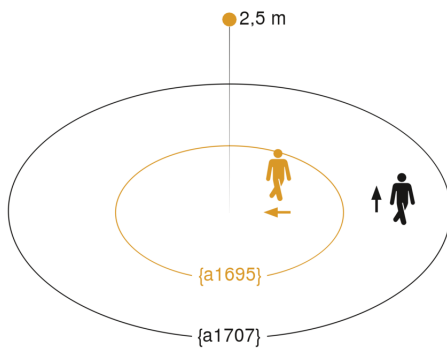

IS 2360 DE ECO

white

EAN 4007841 034733

Article number 034733

Technical specifications

Type	Motion detectors
Dimensions (Ø x H)	78 x 89 mm
Mains power supply	220 – 240 V / 50 – 60 Hz
Sensor Technology	passive infrared
Application, place	Outdoors, Indoors
Installation site	ceiling
Installation	In-ceiling installation
Mounting height	2,2 – 4 m
Reach, radial	Ø 4 m (13 m ²)
Reach, tangential	Ø 8 m (50 m ²)
Detection angle	360 °
Angle of aperture	180 °
Optimum mounting height	2,5 m
Mechanical scalability	No
Sneak-by guard	Yes
Capability of masking out individual segments	Yes
Electronic scalability	No
Twilight setting TEACH	No
Twilight setting	2 – 2000 lx
Time setting	8 s – 35 Min.
Output	1000 W
Switching output 1, number of LEDs / fluorescent lamps	6 pcs.
Fluorescent lamps, electronic ballast	430 W
Fluorescent lamps, uncorrected	500 VA

IS 2360 DE ECO

white

EAN 4007841 034733

Article number 034733

Detection Zone

Mögliche Montagehöhe: 2,20 m – 4,00 m

Orange: radial

Schwarz: tangential

Dimension Drawing

Circuit diagram