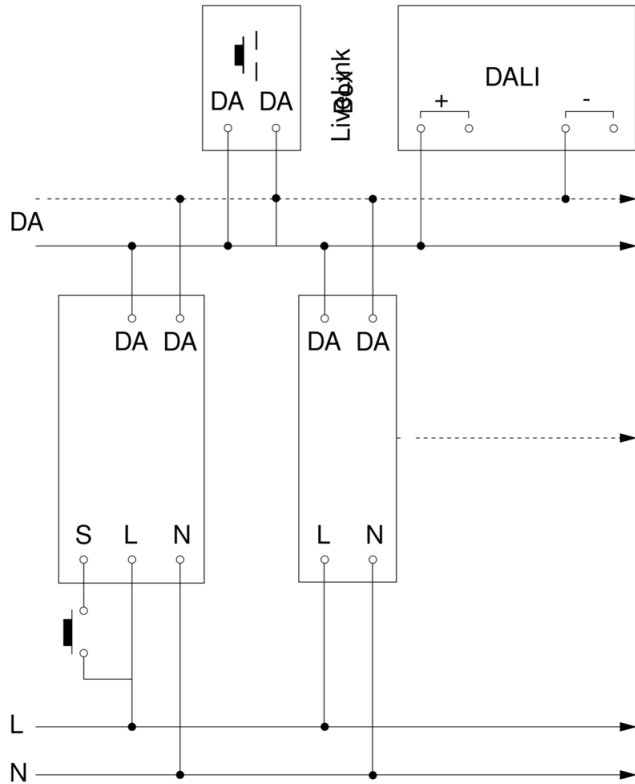

IS 345 MX Highbay

LiveLink - surface, sq.
EAN 4007841 009731