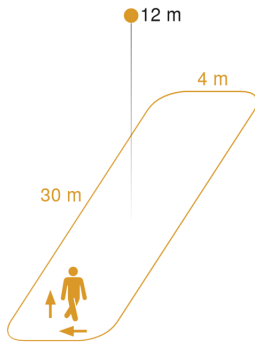

IS 345 MX Highbay

LiveLink - surface, sq.
EAN 4007841 009731

Detection Zone