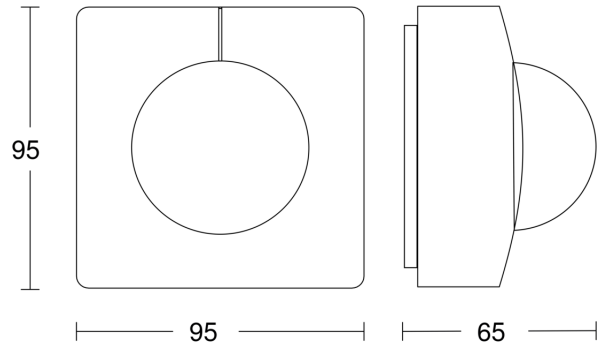

## Technical specifications

Type	Motion detectors
Dimensions (L x W x H)	65 x 95 x 95 mm
Mains power supply	16 V
Power supply, detail	DALI bus
Number of Dali users	3
Sensor Technology	passive infrared
Application, place	Indoors
Application, place, room	high-bay warehouse, Indoors
Installation site	ceiling
Installation	Surface wiring
Switching zones	280 switching zones
Electronic scalability	No
Mechanical scalability	No
Mounting height	4,00 – 14,00 m
Optimum mounting height	12 m
Detection angle	360 °
Angle of aperture	9 °
Sneak-by guard	Yes
Capability of masking out individual segments	Yes

Reach, radial	30 x 4 m (120 m <sup>2</sup> )
Reach, tangential	30 x 4 m (120 m <sup>2</sup> )
Twilight setting TEACH	Yes
Twilight setting	2 – 1000 lx
Time setting	60 s – 60 Min.
LiveLink values	Light level, Motion detection, Presence detection
Constant-lighting control	Yes
Basic light level function	No
Settings via	LiveLink app
With remote control	No
Interconnection	Yes
IP-rating	IP54
Material	Plastic
Ambient temperature	-20 – 50 °C
Colour	white
Colour, RAL	9003
Manufacturer's Warranty	5 years
Version	LiveLink - surface, sq.
PU1, EAN	4007841009731

## Detection Zone

Mögliche Montagehöhe: 4,00 m – 14,00 m  
Orange: radial und tangential

## Dimension Drawing