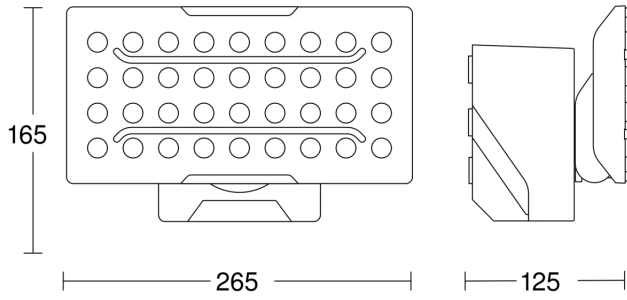

Technical specifications

Dimensions (L x W x H)	126 x 265 x 165 mm	Photo-cell controller	No
Mains power supply	220 – 240 V / 50 – 60 Hz	Basic light level function time	10 min, 30 min, all night
Mounting height max.	6,00 m	Soft light start	No
Output	48 W	Continuous light	selectable, 4h
Luminous flux	4400 lm	Impact resistance	IK03
Colour temperature	4000 K	IP-rating	IP54
Colour variation LED	SDCM3	Protection class	I
Colour Rendering Index CRI	80-89	Ambient temperature	-20 – 40 °C
With lamp	Yes, STEINEL LED system	Housing material	Aluminium
Lamp	LED cannot be replaced	Cover material	Plastic, transparent
LED life expectancy (max. °C)	50000 h	Manufacturer's Warranty	5 years
Drop in luminous flux in accordance with LM80	L70B10	PU1, net weight	1,827 kg
LED cooling system	Passive Thermo Control	Version	white
With motion detector	No	PU1, EAN	4007841010201

Accessories

EAN 4007841 007638 Remote control RC9

LED Floodlight - Professional Line

XLED PRO Wide XL SL

white

EAN 4007841 010201

Dimension Drawing

Slave circuit diagram