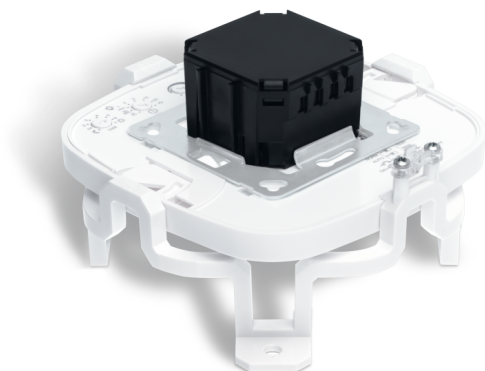

Accessory

HF-ceiling adapter

EAN 4007841 006600

Function description

Invisible intelligence. HF ceiling adapter for installing STEINEL HF 360 or Dual HF on suspended ceilings. Concealed installation, protected from vandalism, without daylight calibration.

Technical specifications

Type of accessory	Surface-mounting enclosure presence detector
Material	Plastic
Colour	white

Manufacturer's Warranty	5 years
PU1, EAN	4007841006600