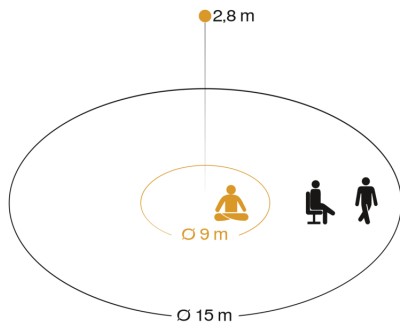

True Presence

DALI-2 APC - concealed
EAN 4007841 057961
Article number 057961

Detection Zone