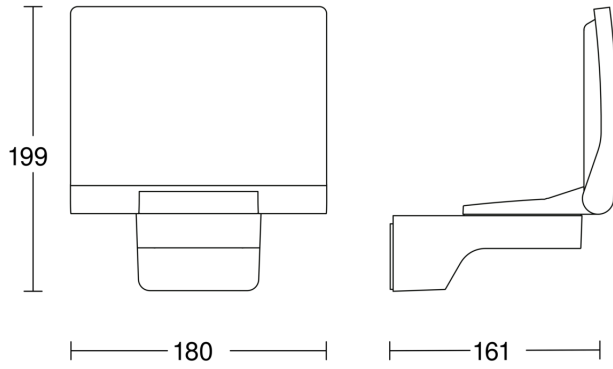

Technical specifications

Dimensions (L x W x H)	161 x 180 x 199 mm	Photo-cell controller	No
Mains power supply	230 – 240 V	Basic light level function	No
Output	19,5 W	Soft light start	No
Luminous flux	2120 lm	Impact resistance	IK03
Colour temperature	3000 K	IP-rating	IP44
Colour variation LED	SDCM3	Protection class	II
Colour Rendering Index CRI	80-89	Housing material	HCMC
With lamp	Yes, STEINEL LED system	Cover material	Plastic, opal
Lamp	LED cannot be replaced	Manufacturer's Warranty	5 years
LED life expectancy (max. °C)	60000 h	Includes corner wall mount	Yes
Drop in luminous flux in accordance with LM80	L70B10	PU1, net weight	0,64 kg
LED cooling system	HCMC (High Conductive Magnesium Composite)	Version	Anthracite
With motion detector	No	PU1, EAN	4007841068080

XLED PRO 240 SL

V2 Anthracite

EAN 4007841 068080

Dimension Drawing

Master/slave interconnection circuit diagram