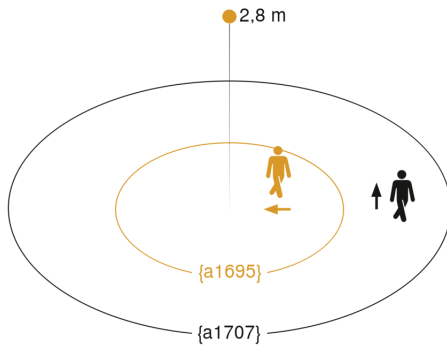

IS 3360

V3 KNX - concealed, sq. white
EAN 4007841 058173
Article number 058173

Detection Zone