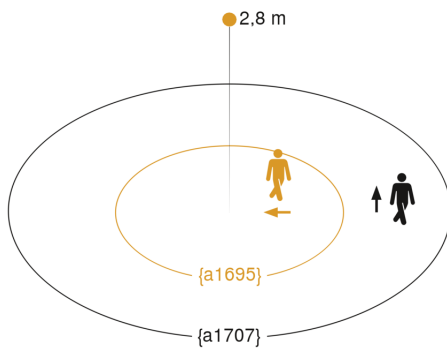

IS 3360

V3 KNX - surface, rd. white
EAN 4007841 058180
Article number 058180

Detection Zone