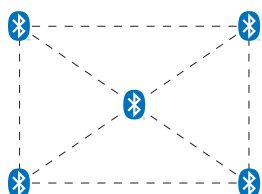

Bluetooth communication as per secure SIG Mesh standard

Start-up, setting and networking via the app

Constant light regulation with all R Plus light for even more energy saving