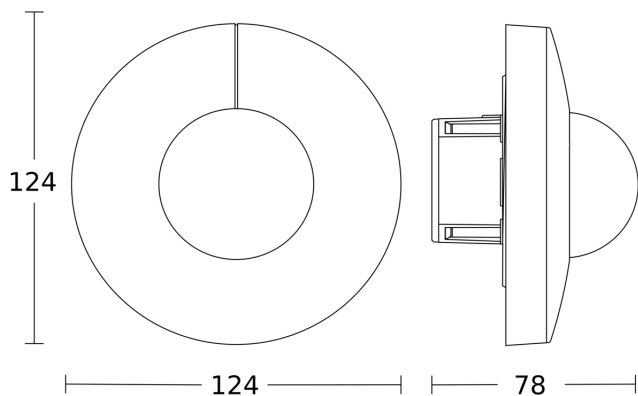

IS 3360

V3 KNX - in-ceiling installation, rd. white
EAN 4007841 079666
Article number 079666

Dimension Drawing 1

Dimension Drawing 2