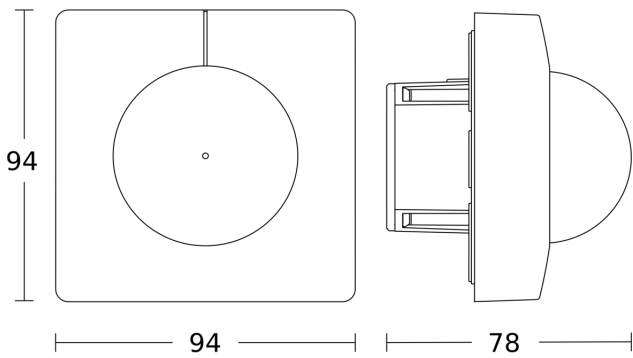

# IS 345

DALI-2 APC - in-ceiling installation, sq.  
EAN 4007841 080648  
Article number 080648

Dimension Drawing 1

Dimension Drawing 2