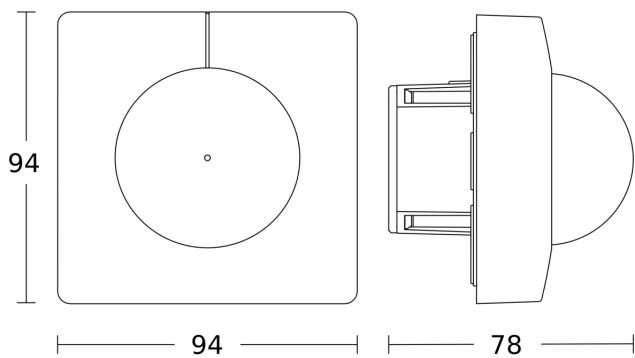

Motion detector - Professional Line

IS 345

V3 KNX - in-ceiling installation, sq. white

EAN 4007841 079680

Article number 079680

Dimension Drawing 1

Dimension Drawing 2