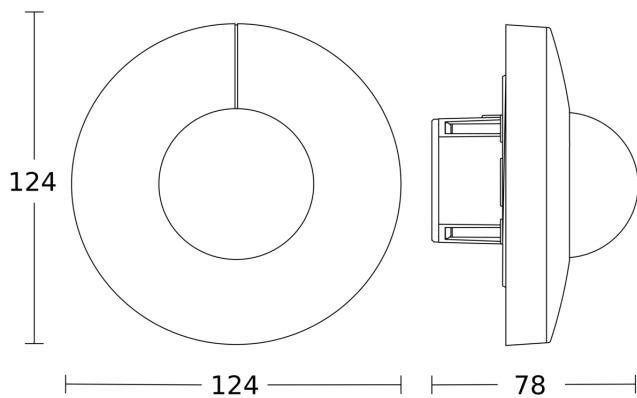

Motion detector - Professional Line

IS 345

V3 KNX - in-ceiling installation, rd. white

EAN 4007841 079703

Article number 079703

Dimension Drawing 1

Dimension Drawing 2