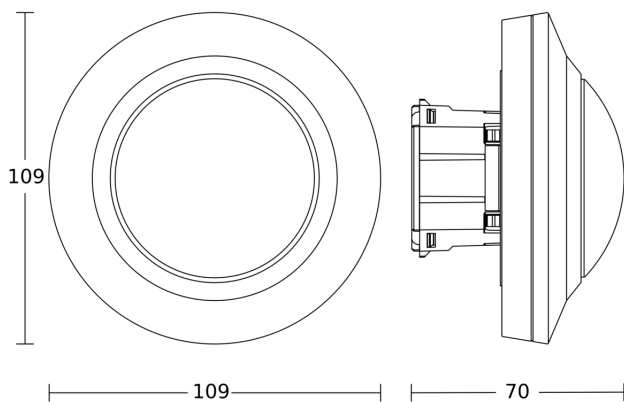

# MD-8 ECO

COM1 - in-ceiling installation

EAN 4007841 087807

Article number 087807

Dimension Drawing 1

Dimension Drawing 2