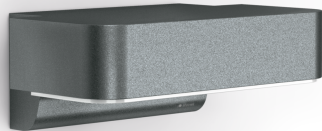

Sensor-switched LED outdoor light

L 800 SC

Anthracite

EAN 4007841 065690

Article number 065690

Dimension Drawing