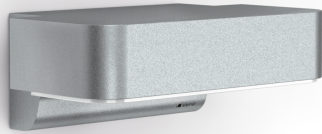

Sensor-switched LED outdoor light

L 800 SC

Silver
EAN 4007841 087555
Article number 087555

Dimension Drawing