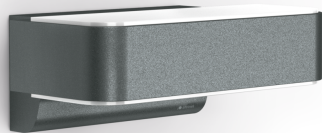

Sensor-switched LED outdoor light

L 810 SC

Anthracite

EAN 4007841 065706

Article number 065706

Dimension Drawing