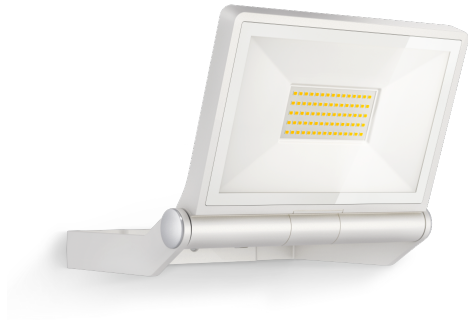

LED floodlight without sensor

XLED ONE XL

white
EAN 4007841 065232
Article number 065232

Dimension Drawing