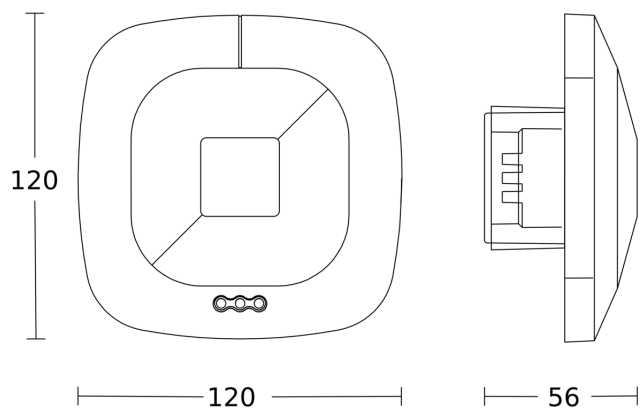

# HF 360

COM1 - in-ceiling installation  
EAN 4007841 079512  
Article number 079512

Dimension Drawing 1

Dimension Drawing 2