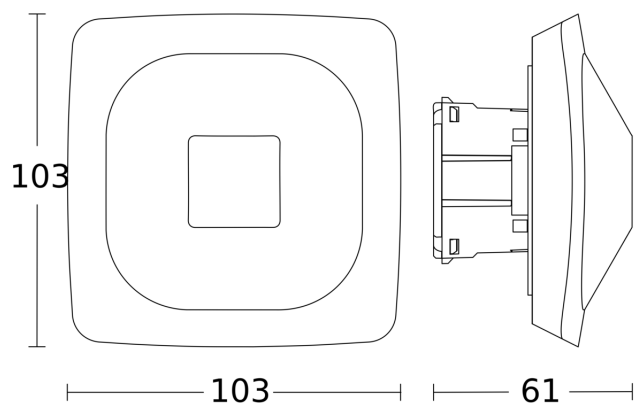

Presence detector - Professional Line

HF 360-2

COM1 - in-ceiling installation
EAN 4007841 079420
Article number 079420

Dimension Drawing 1

Dimension Drawing 2