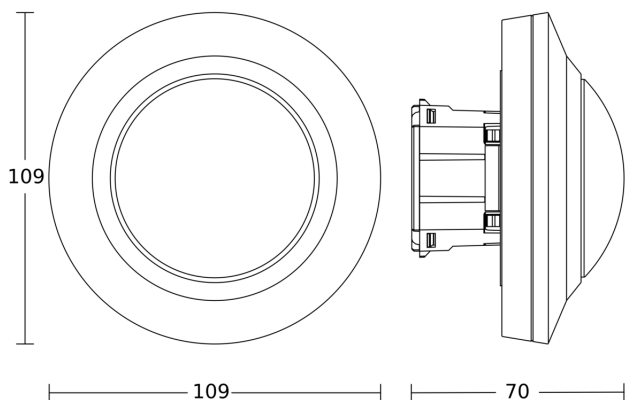

PD-8 ECO

DALI-2 Input Device - in-ceiling installation black
EAN 4007841 088163
Article number 088163

Dimension Drawing 1

Dimension Drawing 2