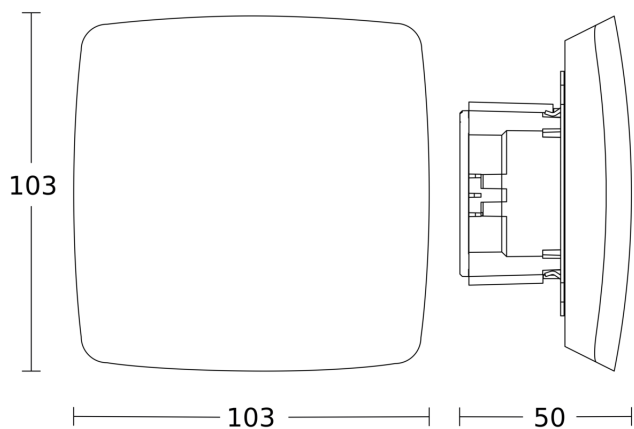

Presence detector - Professional Line

True Presence

COM1 - in-ceiling installation white
EAN 4007841 079444
Article number 079444

Dimension Drawing 1

Dimension Drawing 2