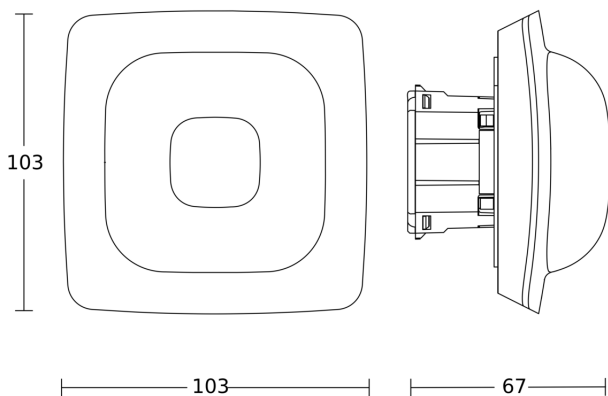

Presence detector - Professional Line

IR Quattro HD-2 24m

COM1 - in-ceiling installation white

EAN 4007841 079406

Article number 079406

Dimension Drawing 1

Dimension Drawing 2