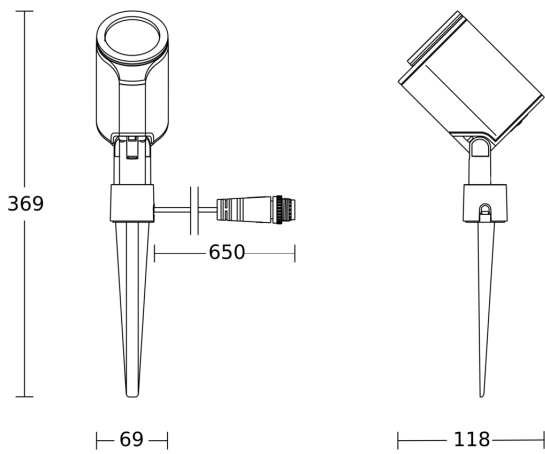

24V-Garden LED Spot

# Spot Garden C 24V Starter Set

EAN 4007841 093907  
Article number 093907

Dimension Drawing 1

Dimension Drawing 2