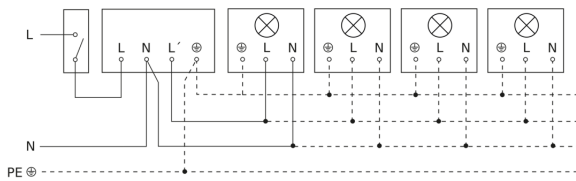

Motion detector

IS 1

white
EAN 4007841 600310
Article number 600310

Light without neutral conductor

Light with neutral conductor

Connection using two-circuit switch for manual and automatic operation

Connection of 4-fold push-button coupler to DALI2 APC