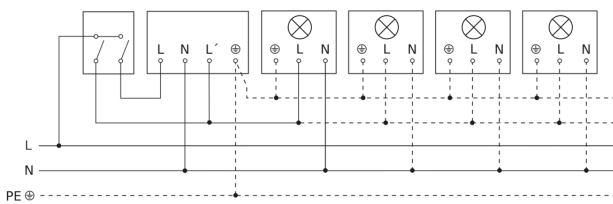

Motion detector

IS 1

white
EAN 4007841 600310
Article number 600310

Light without neutral conductor

Light with neutral conductor

Connection using two-circuit switch for manual and automatic operation

Connection of 4-fold push-button coupler to DALI2 APC