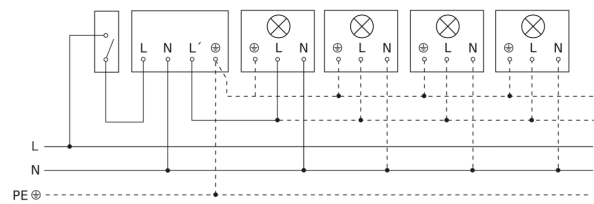

Motion detector

IS 1

white
EAN 4007841 600310
Article number 600310

Light without neutral conductor

Light with neutral conductor

Connection using two-circuit switch for manual and automatic operation

Connection of 4-fold push-button coupler to DALI2 APC