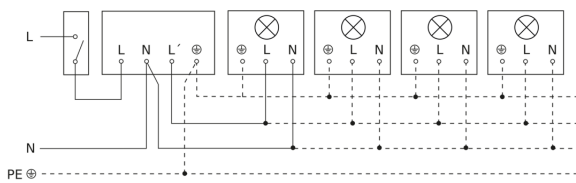

Motion detector

IS 180-2

Silver
EAN 4007841 603618
Article number 603618

Light without neutral conductor

Light with neutral conductor

Connection using two-circuit switch for manual and automatic operation

Circuit diagram Connection via a changeover switch for continuous and automatic operation