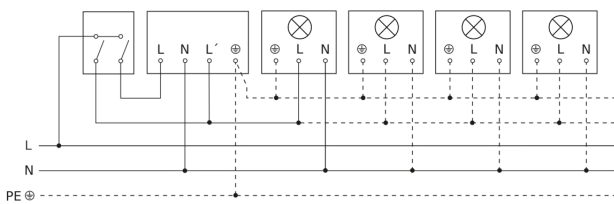

Motion detector

IS 180-2

Silver
EAN 4007841 603618
Article number 603618

Light without neutral conductor

Light with neutral conductor

Connection using two-circuit switch for manual and automatic operation

Circuit diagram Connection via a changeover switch for continuous and automatic operation