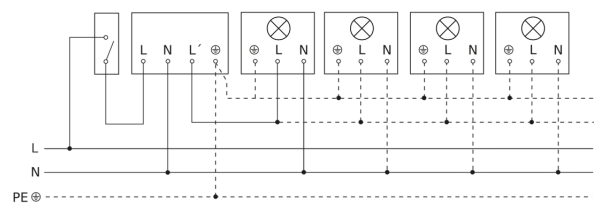

Motion detector

IS 180-2

Silver
EAN 4007841 603618
Article number 603618

Light without neutral conductor

Light with neutral conductor

Connection using two-circuit switch for manual and automatic operation

Circuit diagram Connection via a changeover switch for continuous and automatic operation