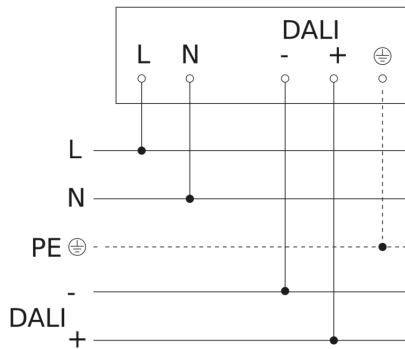

Motion detector - Professional Line

IS 3360 MX Highbay

DALI-2 APC - surface, sq.
EAN 4007841 010577
Article number 010577

Master circuit diagram

Circuit diagram for interconnecting DALI-2 APC with DALI-2 IPD