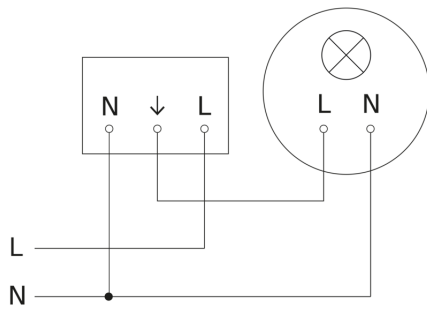

Motion and Presence Detector - Professional Line

IS 3360

V3 KNX - in-ceiling installation, rd. white

EAN 4007841 079666

Article number 079666

IS 3360

V3 KNX - in-ceiling installation, rd. white
EAN 4007841 079666
Article number 079666

Master circuit diagram

Master/slave interconnection circuit diagram